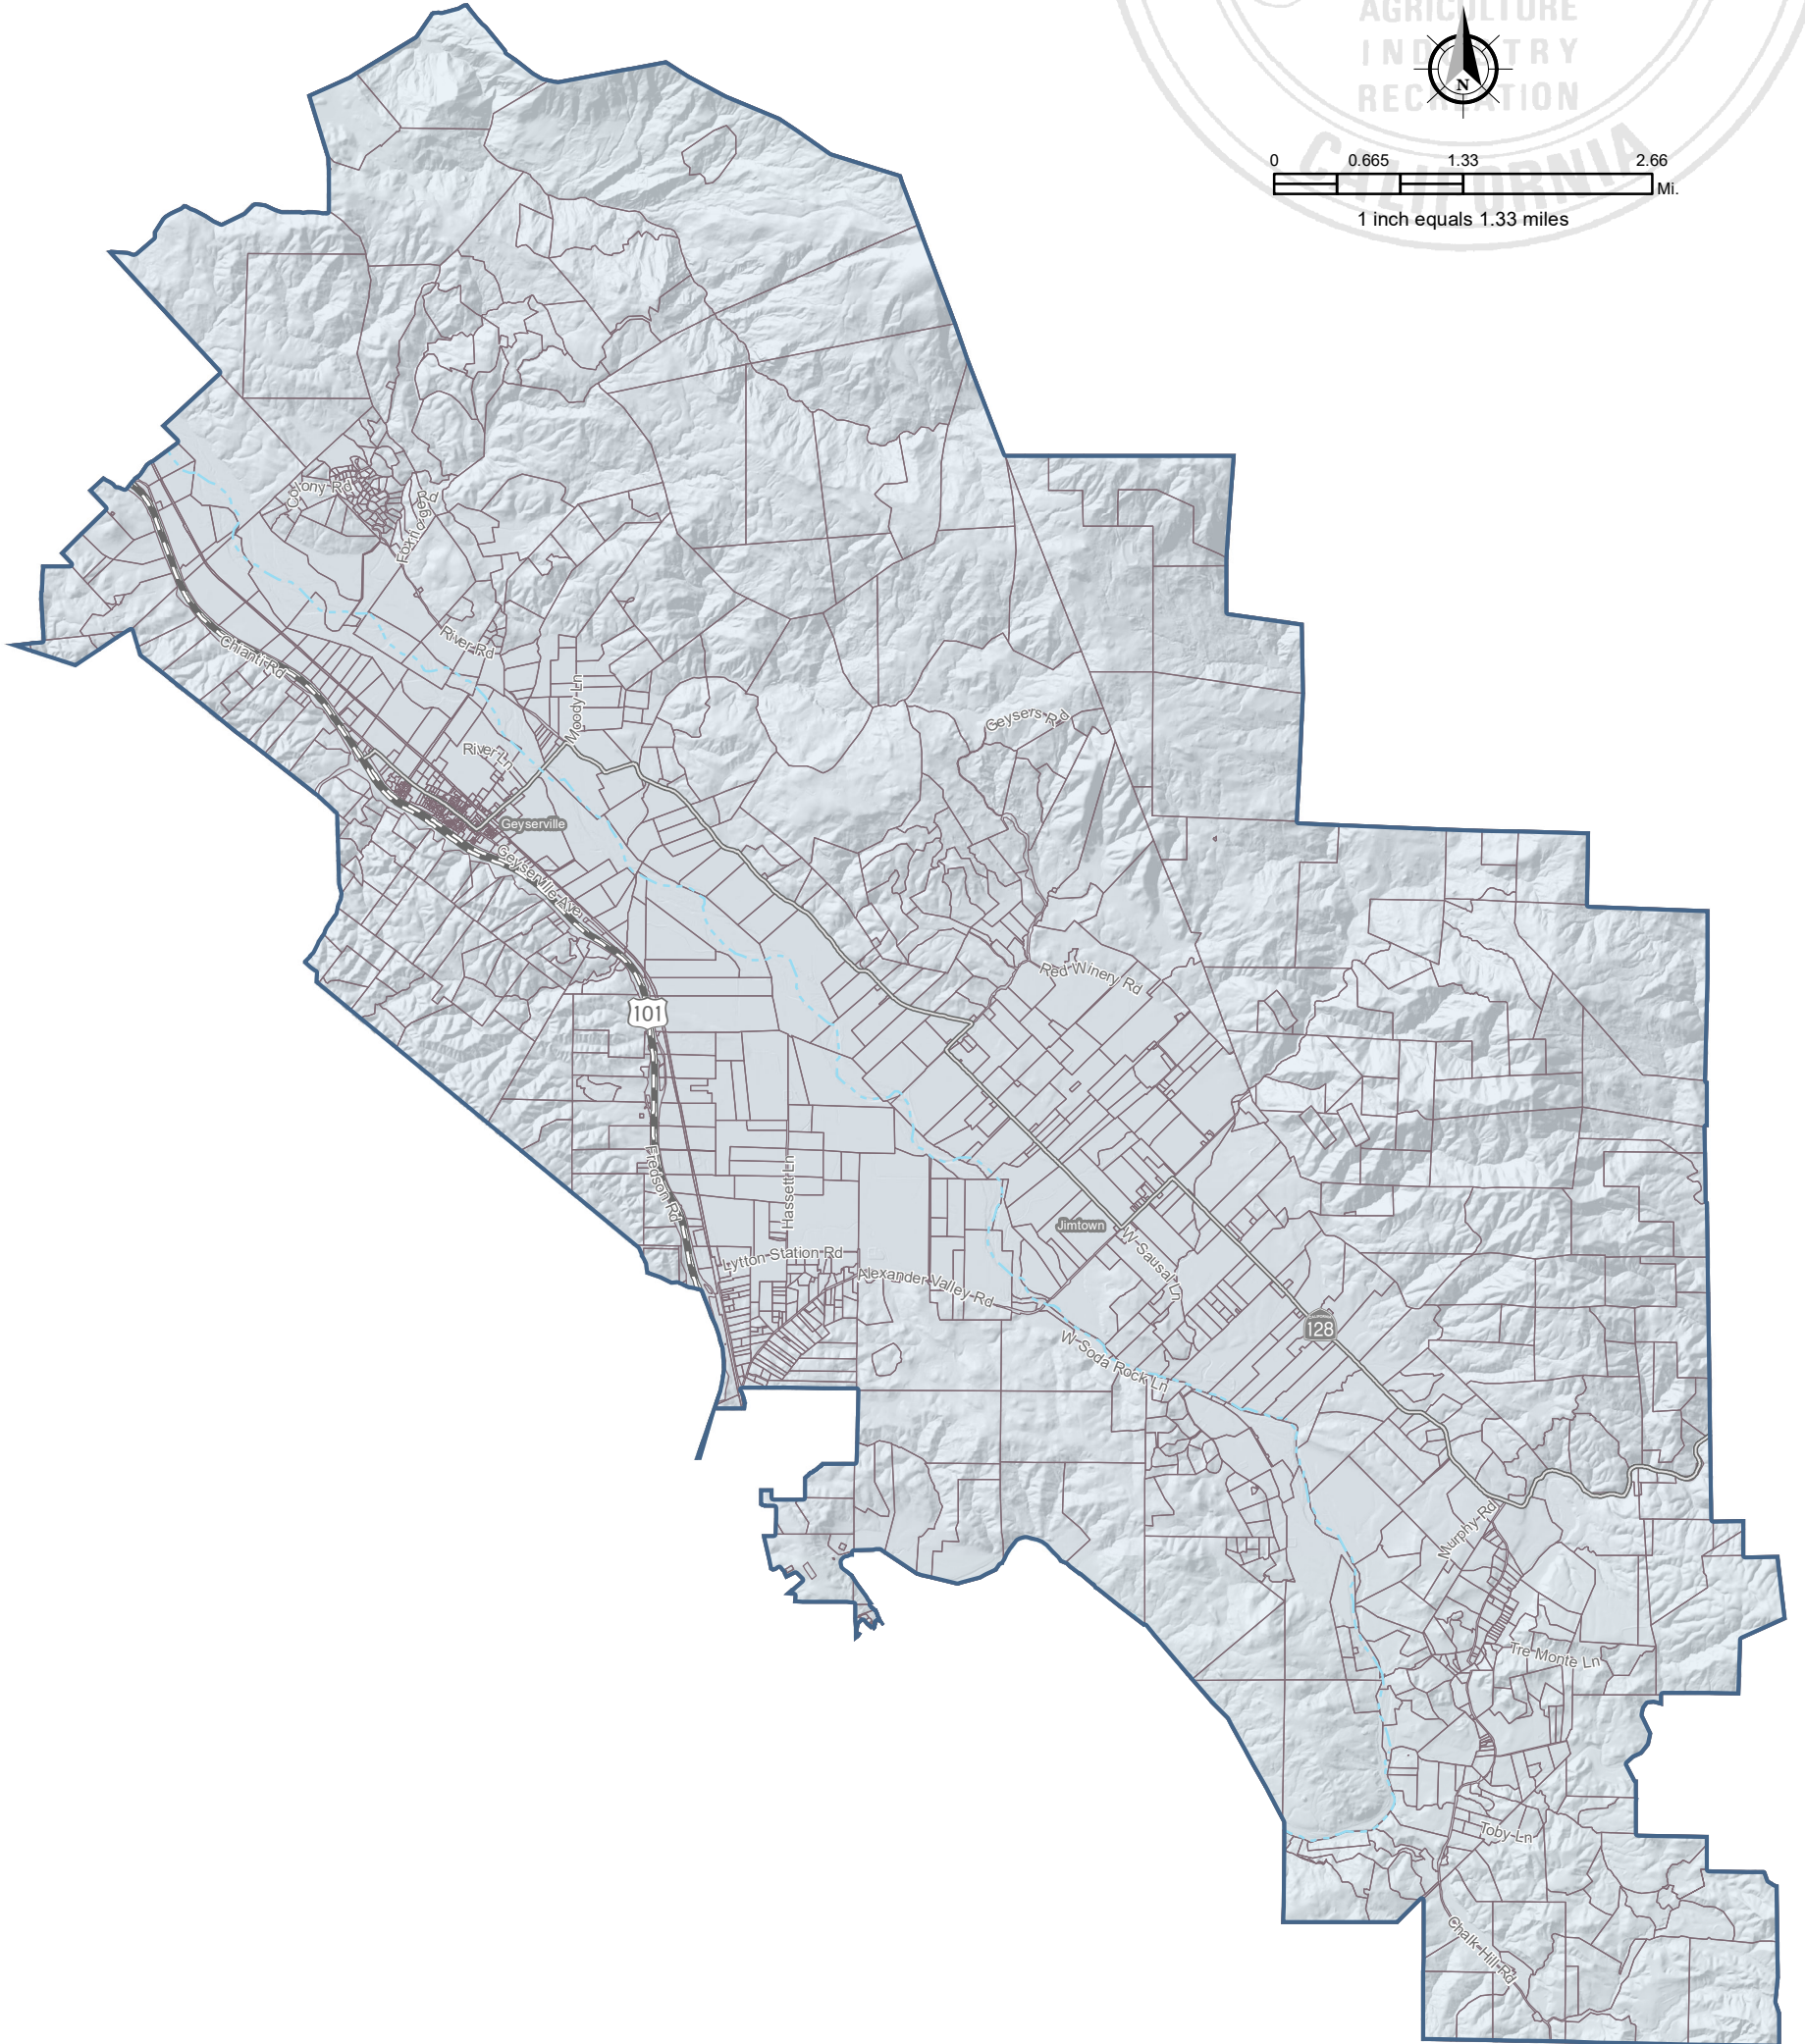

Supervisory District 4 Municipal Advisory Council Geyserville

- Municipal Advisory Council (MAC)
- Parcel
- Federal Highway
- State Highway
- Russian River

0 0.665 1.33 2.66 Mi.
1 inch equals 1.33 miles

County of Sonoma
Permit Sonoma

2550 Ventura Avenue, Santa Rosa, California 95403

Map scale and reproduction methods limit precision in physical features displayed. This map is for illustrative purposes only, and is not suitable for parcel-specific decision making.

Permit Sonoma GIS | Sonoma County, Geyserville Municipal Advisory Council | April 2024